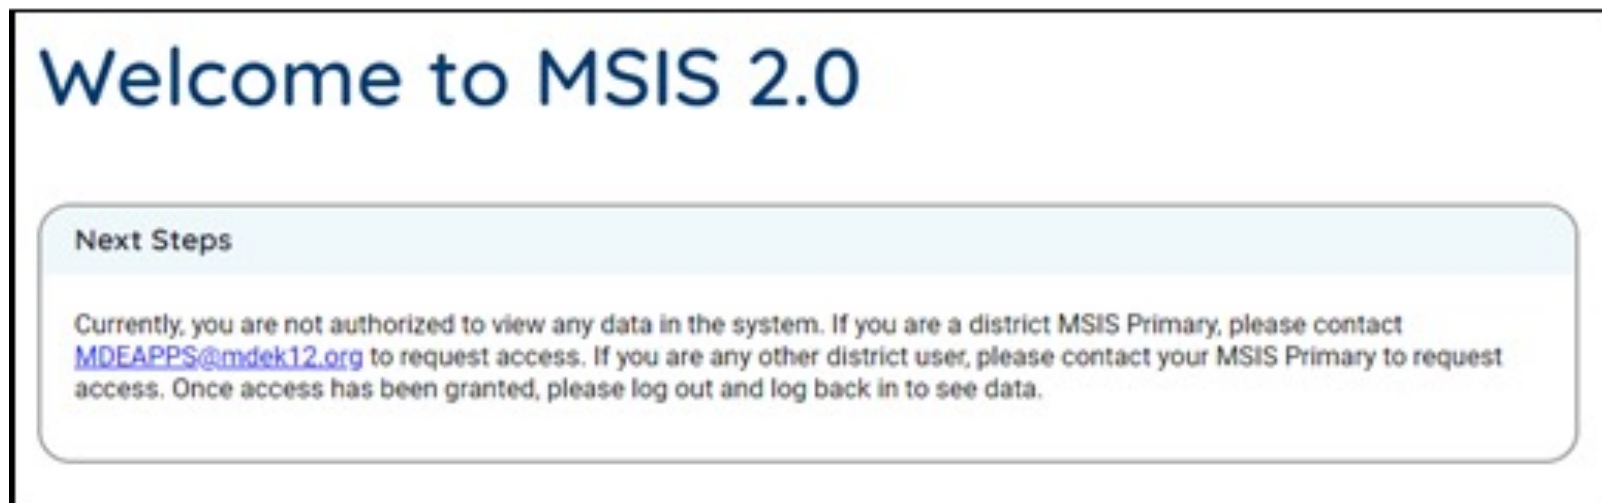

Register & Login

- 1 **Watch** Microsoft or Google video: <https://www.mdek12.org/msis2.0/resources>.
- 2 **Follow** steps in the appropriate video.

- 3 You should now be **registered** for MSIS 2.0, but not yet have permissions assigned. Review the message on the screen.

- 1 Navigation*
- 2 User name and log out
- 3 Upload files
- 4 Actions needed
- 5 Upcoming deadlines

**Options may differ based on permissions*

MSIS
MISSISSIPPI STUDENT INFORMATION SYSTEM

Welcome Melissa Banks